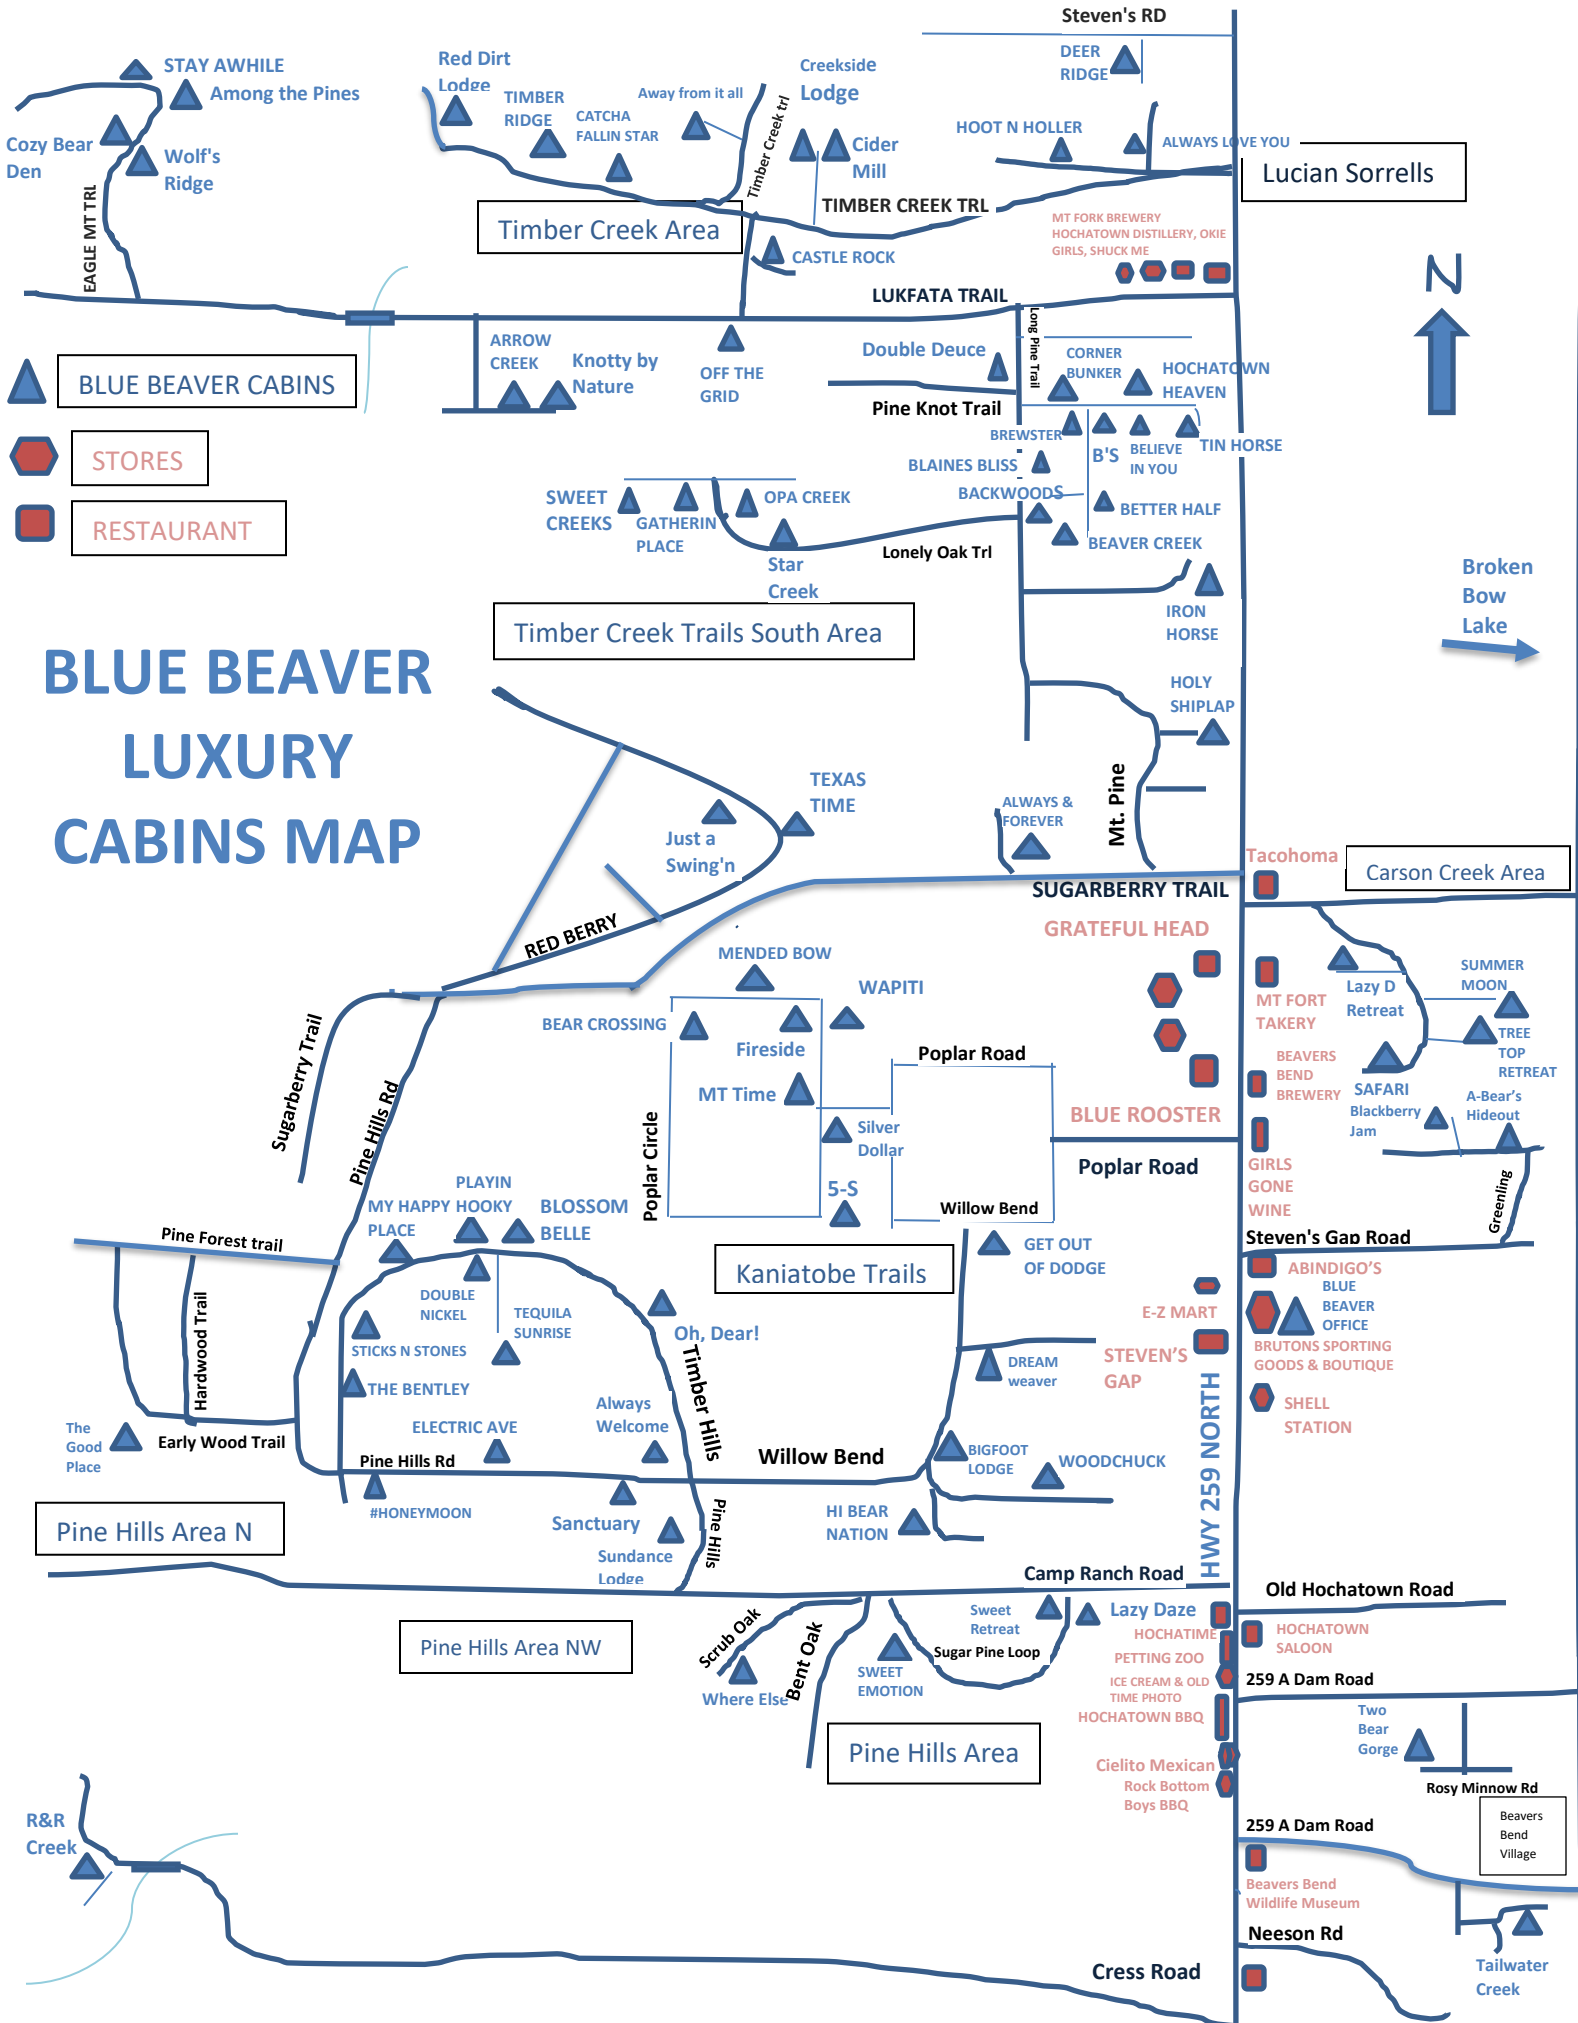

# BLUE BEAVER LUXURY CABINS MAP

**BLUE BEAVER CABINS**

**STORES**

**RESTAURANT**

Lucian Sorrells

Broken Bow Lake

Carson Creek Area

Kaniatobe Trails

BLUE ROOSTER

Poplar Road

Poplar Road

STEVEN'S GAP

Camp Ranch Road

Steven's Gap Road

ABINDIGO'S

BRUTONS SPORTING GOODS & BOUTIQUE

Poplar Road

Poplar Road

STEVEN'S GAP

Camp Ranch Road

Steven's Gap Road

ABINDIGO'S

BRUTONS SPORTING GOODS & BOUTIQUE

SHELL STATION

HOCHATOWN SALOON

Two Bear Gorge

259 A Dam Road

Beavers Bend Wildlife Museum

Beavers Bend Village

Tailwater Creek